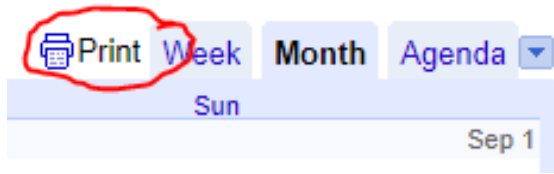

## FFL Calendar Links:

The following links allow you to view the FFL calendars. (Note: you may need to open this file on a computer to access the links.)

[FFL Class Calendar Link](#)  
[HWE Calendar Link](#)

**To print:** Select print from the upper right-hand corner of the calendar. Change settings and select Print.

Recommended settings to select are:

- Print range - as desired
- Font size - as desired
- Show events you have declined - Uncheck
- Black and White - check