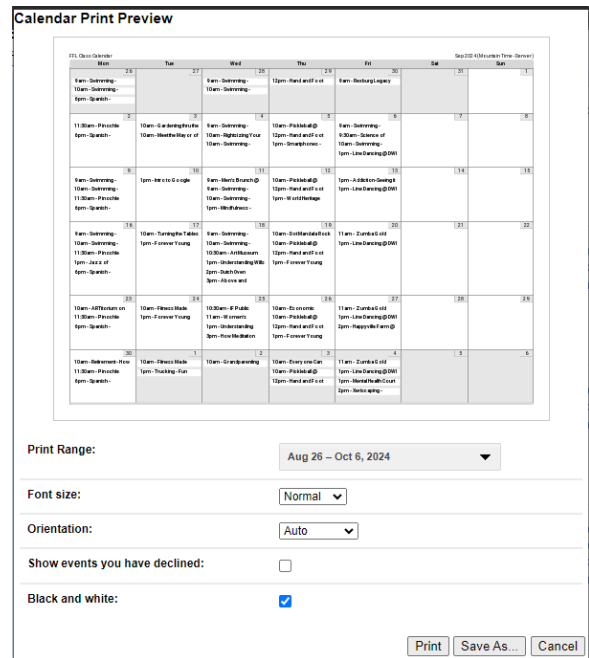

## FFL Calendar Links:

The following links allow you to view the FFL calendars. (Note: you may need to open this file on a computer to access the links.)

[FFL Class Calendar Link](#)  
[HWE Calendar Link](#)

**To print:** Select print from the upper right-hand corner of the calendar. Change settings and select Print.

Recommended settings to select are:

- Print range - as desired
- Font size - as desired
- Show events you have declined - Uncheck
- Black and White - check